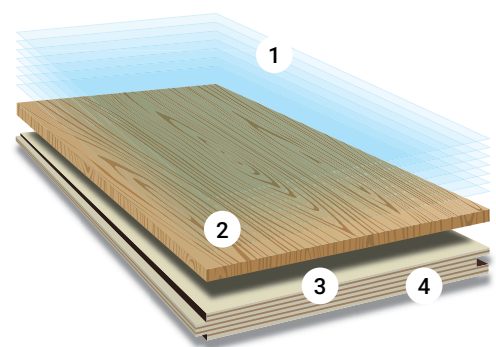

Naked Oak Raw

1. 7 stage, water-based, UV-cured acrylic urethane. Manufactured in Germany by Treffert incorporating Anti-Scratch technology, ensuring a strong and enduring protective layer for everyday wear and tear.

2. Genuine European Oak hardwood lamella wear layer - 4mm.

3. Plantation Eucalyptus core is a high quality ply.

4. Veneer backing balance layer secures all the layers together.

NATURAL:

- Profile: Micro bevel 4 side
- Surface: Medium wire brushed texture
- Coating: UV cured 7 coat Treffert lacquer system
- Finish: Ultra matt 10-15%
- Install Suitability: Floating, direct glued, staples & nailed down

RAW:

- Profile: Fine sand, square edge
- Surface: Smooth
- Coating: Uncoated
- Finish: Unfinished
- Install Suitability: Direct glued, staples & nailed down

Naked Oak is available in RAW; a finely sanded, square edged, unfinished product. Designed to be stained and finished on-site. RAW is the ideal selection to achieve a custom design vision, with limitless choices of stains and finishes to reflect one's personal taste or style.

Manufactured By Complete Floors Australia

Postal Address: PO BOX 2270, Beenleigh QLD 4207

Email: sales@completefloorsaus.com.au Web: completefloorsaustralia.com.au

COMPLETE FLOORS

A U S T R A L I A